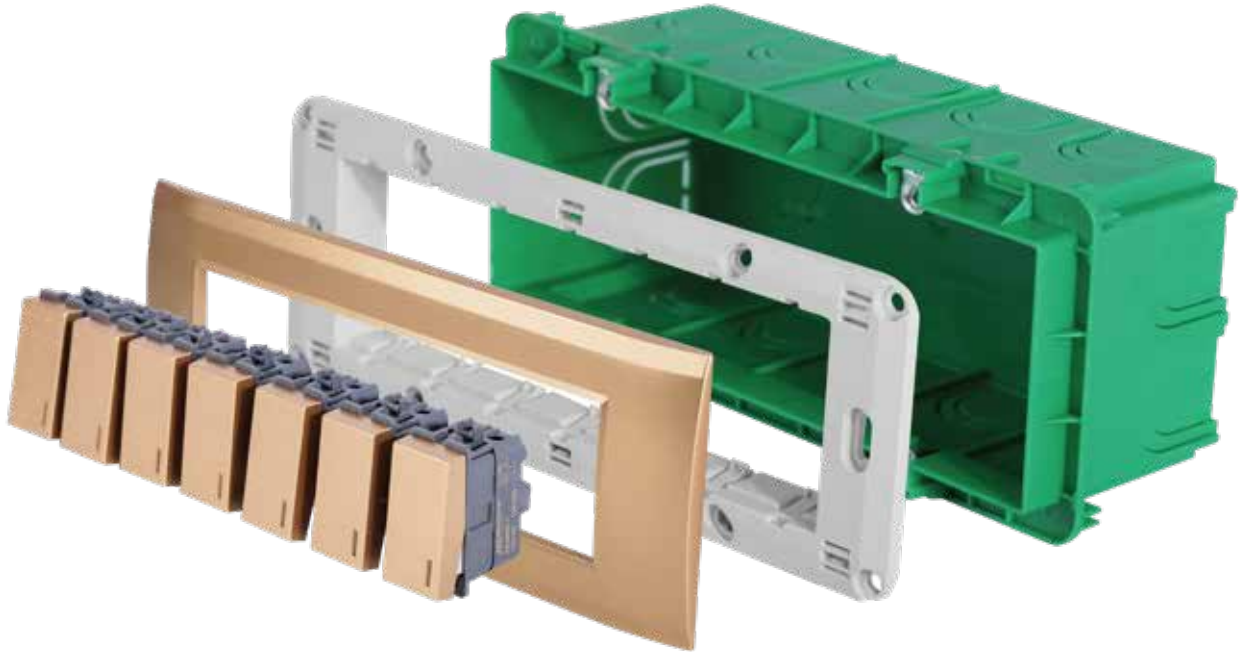

2400 813 1415
ALÇIPAN KASA (4M)
Drywall casing (4M)

2400 818 0011
SIVA ALTI BAĞLANTI APARATI
Distance element for
mounting boxes

Mounting frames 3M and 4M are delivered with two screws which are used for mounting into mounting boxes, while the mounting frame 7M is delivered with four screws owing to its size and in order to prevent mounting frame from twisting. Way of packaging mounting frames prevents screws from falling out during transportation and manipulation in sales outlets.

It is important to mention that the design of modules and mounting frames of Mutlusan production program makes possible mounting and dismounting from the front side when the mounting frame is already mounted into mounting box. This option enables quick and easy mounting and dismounting, also including more comfortable work with installations.

Mounting frames in Mutlusan modular series are compatible with mounting boxes produced by other manufacturers, so the clients who have already mounted mounting boxes by other producers can additionally mount Mutlusan program without any problems.